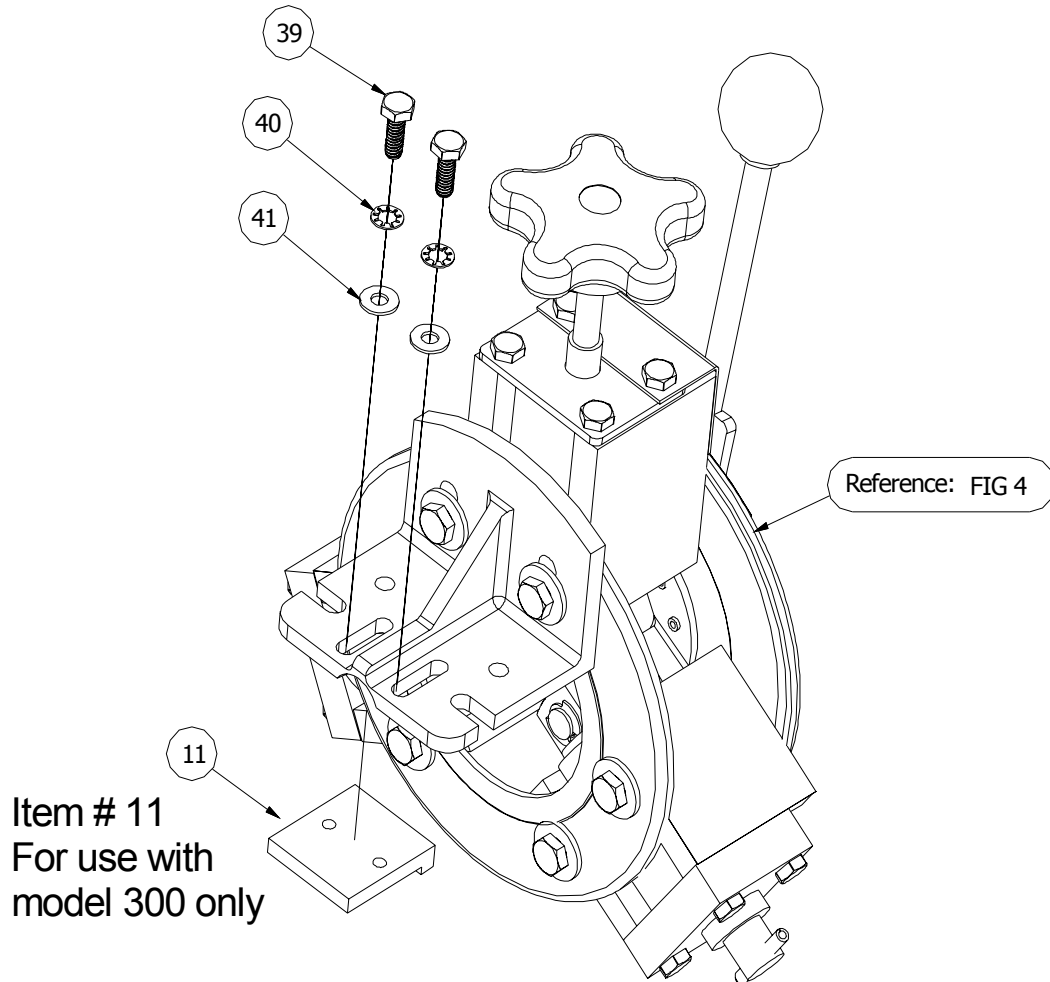

04221000

Model 75 Universal Power Feed

(Universal Unit Fits 100-200-300-1065 Machines)

Fig. 14

ITEM	QTY	PART NUMBER	DESCRIPTION
11	1	03409000	Bushing Lock
39	2	00113600	Screw, Hex Hd 1/4-20 x 3/4
40	2	00162400	Washer, Flat 3/16 USS
41	2	00167000	Lockwasher, Internal Tooth
FIG 4	1	04217500	Power Feed Model 75

04217500 Power Feed Assembly

Fig. 4

		PART	
ITEM	QTY	NUMBER	DESCRIPTION
1	1	02856900	KNOB
3	6	04134900	NUT ACORN CAP 5/16-18
4	1	04220000	DECAL BRG PLATE MOD 75 FEED
5	2	44224100	BEARING PLATE
10	6	00162600	WASHER, FLAT 5/16 USS
12	1	44223900	2001 ACTURATOR ASSY
13	2	04218300	PLATE STATIONARY 75 FEED
14	6	00167100	INTERNAL TOOTH LOCKWASHER
15	2	00169500	SCREW, HEX HD CAP 5/16-18x3-1/2
16	1	04218700	MOUNTING PLATE, MODEL 300/1065
17	4	00480300	SCREW, HEX HD CAP 5/16-18x3-1/4
38	2	44220100	DIAL A CABLE LABEL
FIG 5	1	04224000	BEARING BLOCK ASSY - LONG
FIG 7	2	44219900	BEARING BLOCK ASSY - SHORT

04224000 Bearing Block Assy (Long)

ITEM	QTY	PART NUMBER	DESCRIPTION
6	1	03312001	Nut Kep #8-32 Zinc Plated
7	1	44221900	2001 Cover Spring
8	1	01921801	Screw, Mach Rd Hd SI 8-32 x 1/2
9	1	44230100	2001 Spring Feed Ext
18	1	03415800	Knob and Screw Assy
19	1	04219000	Cap End Weld Assy 75
20	4	00113700	Screw, Hex Hd 1/4-20 X 3/4
22	1	04220100	Spring Hvy Duty Mod 75 Feed
23	1	04217900	Block Bearing Long Mod 75 Feed
25	1	03415700	Bushing & Ball Assembly
FIG 6	1	44119600	Wheel Carrier Body Comp (Long)

44219900 Bearing Block Assy (Short)

Fig. 7

		PART	
ITEM	QTY	NUMBER	DESCRIPTION
29	1	04217800	Block Bearing Short Mod 75 Feed
31	4	00113901	Screw, Hex Hd 1/4-20 x 1
33	2	04219600	Thrust Race
34	1	04219500	Thrust Bearing
35	1	44222100	2001 Knob
36	1	44213800	Dial A Cable Block
37	1	44222200	Roll Pin 2001
FIG 8	1	44119700	Wheel Carrier Body Comp (Short)