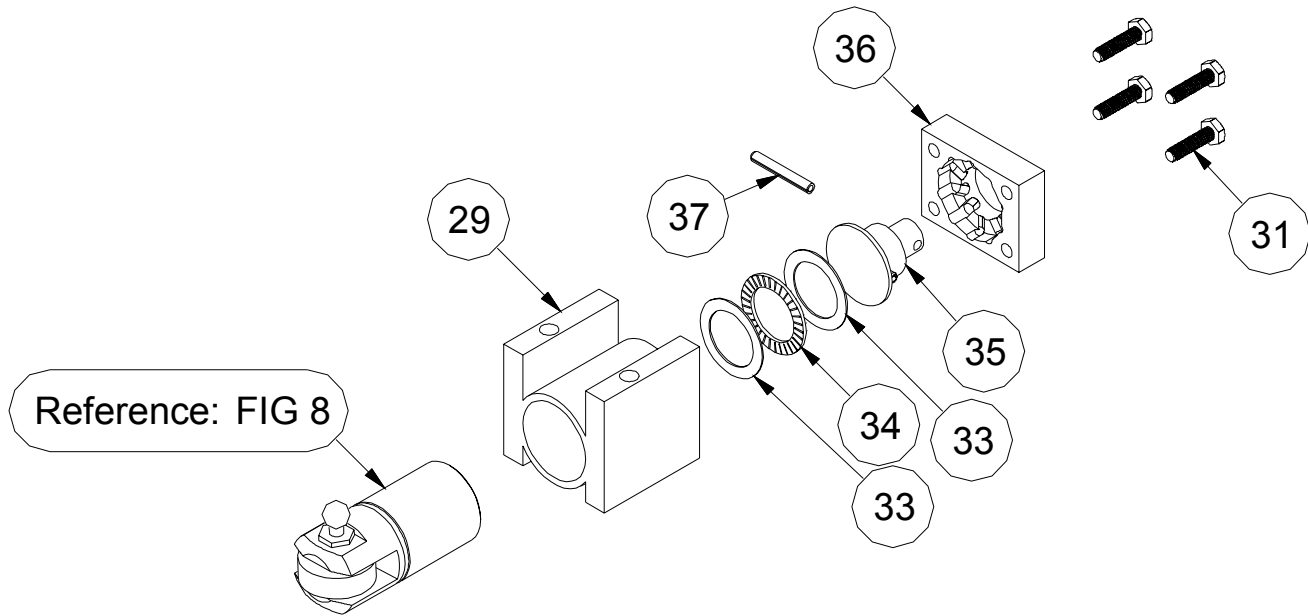

04224000 Bearing Block Assy (Long)

ITEM	QTY	PART NUMBER	DESCRIPTION
6	1	03312001	Nut Kep #8-32 Zinc Plated
7	1	44221900	2001 Cover Spring
8	1	01921801	Screw, Mach Rd Hd SI 8-32 x 1/2
9	1	44230100	2001 Spring Feed Ext
18	1	03415800	Knob and Screw Assy
19	1	04219000	Cap End Weld Assy 75
20	4	00113700	Screw, Hex Hd 1/4-20 X 3/4
22	1	04220100	Spring Hvy Duty Mod 75 Feed
23	1	04217900	Block Bearing Long Mod 75 Feed
25	1	03415700	Bushing & Ball Assembly
FIG 6	1	44119600	Wheel Carrier Body Comp (Long)

44219900 Bearing Block Assy (Short)

Fig. 7

		PART	
ITEM	QTY	NUMBER	DESCRIPTION
29	1	04217800	Block Bearing Short Mod 75 Feed
31	4	00113901	Screw, Hex Hd 1/4-20 x 1
33	2	04219600	Thrust Race
34	1	04219500	Thrust Bearing
35	1	44222100	2001 Knob
36	1	44213800	Dial A Cable Block
37	1	44222200	Roll Pin 2001
FIG 8	1	44119700	Wheel Carrier Body Comp (Short)

44119600

Wheel Carrier Body Comp (Long)

		PART	
ITEM	QTY	NUMBER	DESCRIPTION
24	1	04217700	Pin Drive Mod 75 Feed
26	1	04219700	Bearing Drive Mod 75 Feed
27	2	04219800	Washer 75 Feed Stainless
28	1	04219900	Ring Retaining-External
30	1	44250200	O-Ring Seal, Wheel Carrier
32	1	04218400	Body Wheel Carrier w/ Hole Long (Includes item 30)