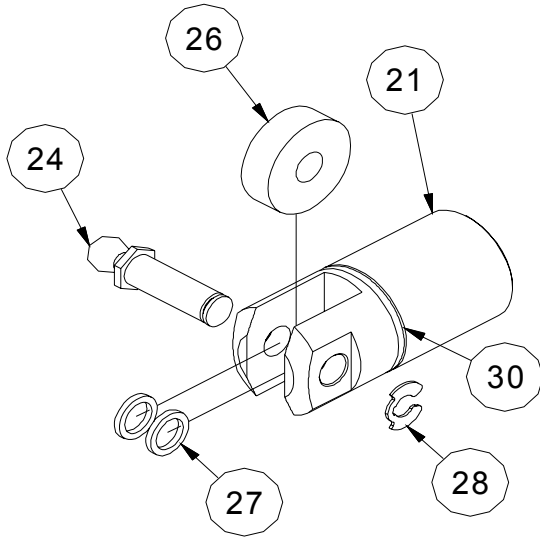

04221000

Model 75 Universal Power Feed

(Universal Unit Fits 100-200-300-1065 Machines)

Fig. 14

ITEM	QTY	PART NUMBER	DESCRIPTION
11	1	03409000	Bushing Lock
39	2	00113600	Screw, Hex Hd 1/4-20 x 3/4
40	2	00162400	Washer, Flat 3/16 USS
41	2	00167000	Lockwasher, Internal Tooth
FIG 4	1	04217500	Power Feed Model 75

04224000 Bearing Block Assy (Long)

ITEM	QTY	PART NUMBER	DESCRIPTION
6	1	03312001	Nut Kep #8-32 Zinc Plated
7	1	44221900	2001 Cover Spring
8	1	01921801	Screw, Mach Rd Hd SI 8-32 x 1/2
9	1	44230100	2001 Spring Feed Ext
18	1	03415800	Knob and Screw Assy
19	1	04219000	Cap End Weld Assy 75
20	4	00113700	Screw, Hex Hd 1/4-20 X 3/4
22	1	04220100	Spring Hvy Duty Mod 75 Feed
23	1	04217900	Block Bearing Long Mod 75 Feed
25	1	03415700	Bushing & Ball Assembly
FIG 6	1	44119600	Wheel Carrier Body Comp (Long)

44219900 Bearing Block Assy (Short)

Fig. 7

		PART	
ITEM	QTY	NUMBER	DESCRIPTION
29	1	04217800	Block Bearing Short Mod 75 Feed
31	4	00113901	Screw, Hex Hd 1/4-20 x 1
33	2	04219600	Thrust Race
34	1	04219500	Thrust Bearing
35	1	44222100	2001 Knob
36	1	44213800	Dial A Cable Block
37	1	44222200	Roll Pin 2001
FIG 8	1	44119700	Wheel Carrier Body Comp (Short)

44119600

Wheel Carrier Body Comp (Long)

		PART	
ITEM	QTY	NUMBER	DESCRIPTION
24	1	04217700	Pin Drive Mod 75 Feed
26	1	04219700	Bearing Drive Mod 75 Feed
27	2	04219800	Washer 75 Feed Stainless
28	1	04219900	Ring Retaining-External
30	1	44250200	O-Ring Seal, Wheel Carrier
32	1	04218400	Body Wheel Carrier w/ Hole Long (Includes item 30)