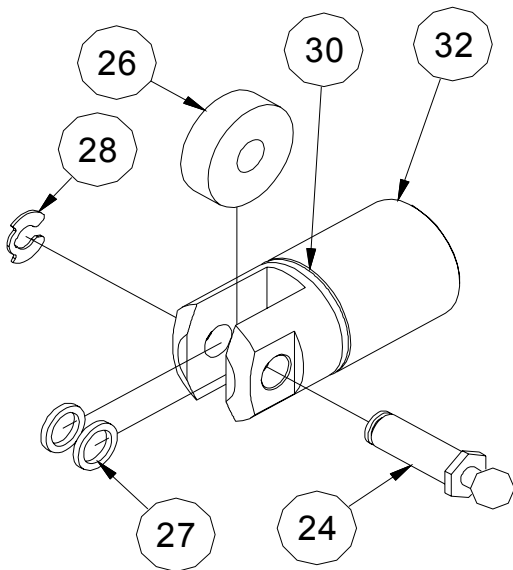

04224000 Bearing Block Assy (Long)

ITEM	QTY	PART NUMBER	DESCRIPTION
6	1	03312001	Nut Kep #8-32 Zinc Plated
7	1	44221900	2001 Cover Spring
8	1	01921801	Screw, Mach Rd Hd SI 8-32 x 1/2
9	1	44230100	2001 Spring Feed Ext
18	1	03415800	Knob and Screw Assy
19	1	04219000	Cap End Weld Assy 75
20	4	00113700	Screw, Hex Hd 1/4-20 X 3/4
22	1	04220100	Spring Hvy Duty Mod 75 Feed
23	1	04217900	Block Bearing Long Mod 75 Feed
25	1	03415700	Bushing & Ball Assembly
FIG 6	1	44119600	Wheel Carrier Body Comp (Long)

44219900 Bearing Block Assy (Short)

Fig. 7

		PART	
ITEM	QTY	NUMBER	DESCRIPTION
29	1	04217800	Block Bearing Short Mod 75 Feed
31	4	00113901	Screw, Hex Hd 1/4-20 x 1
33	2	04219600	Thrust Race
34	1	04219500	Thrust Bearing
35	1	44222100	2001 Knob
36	1	44213800	Dial A Cable Block
37	1	44222200	Roll Pin 2001
FIG 8	1	44119700	Wheel Carrier Body Comp (Short)

44119600

Wheel Carrier Body Comp (Long)

		PART	
ITEM	QTY	NUMBER	DESCRIPTION
24	1	04217700	Pin Drive Mod 75 Feed
26	1	04219700	Bearing Drive Mod 75 Feed
27	2	04219800	Washer 75 Feed Stainless
28	1	04219900	Ring Retaining-External
30	1	44250200	O-Ring Seal, Wheel Carrier
32	1	04218400	Body Wheel Carrier w/ Hole Long (Includes item 30)

Fig. 6

44119700

Wheel Carrier Body Comp (Short)

		PART	
ITEM	QTY	NUMBER	DESCRIPTION
21	1	04218500	Body Wheel Carrier w/ Hole Long (includes item 30)
26	1	04217700	Pin Drive Mod 75 Feed
27	1	04219700	Bearing Drive Mod 75 Feed
28	2	04219800	Washer 75 Feed Stainless
24	1	04219900	Ring Retaining-External
30	1	44250200	O-Ring Seal, Wheel Carrier