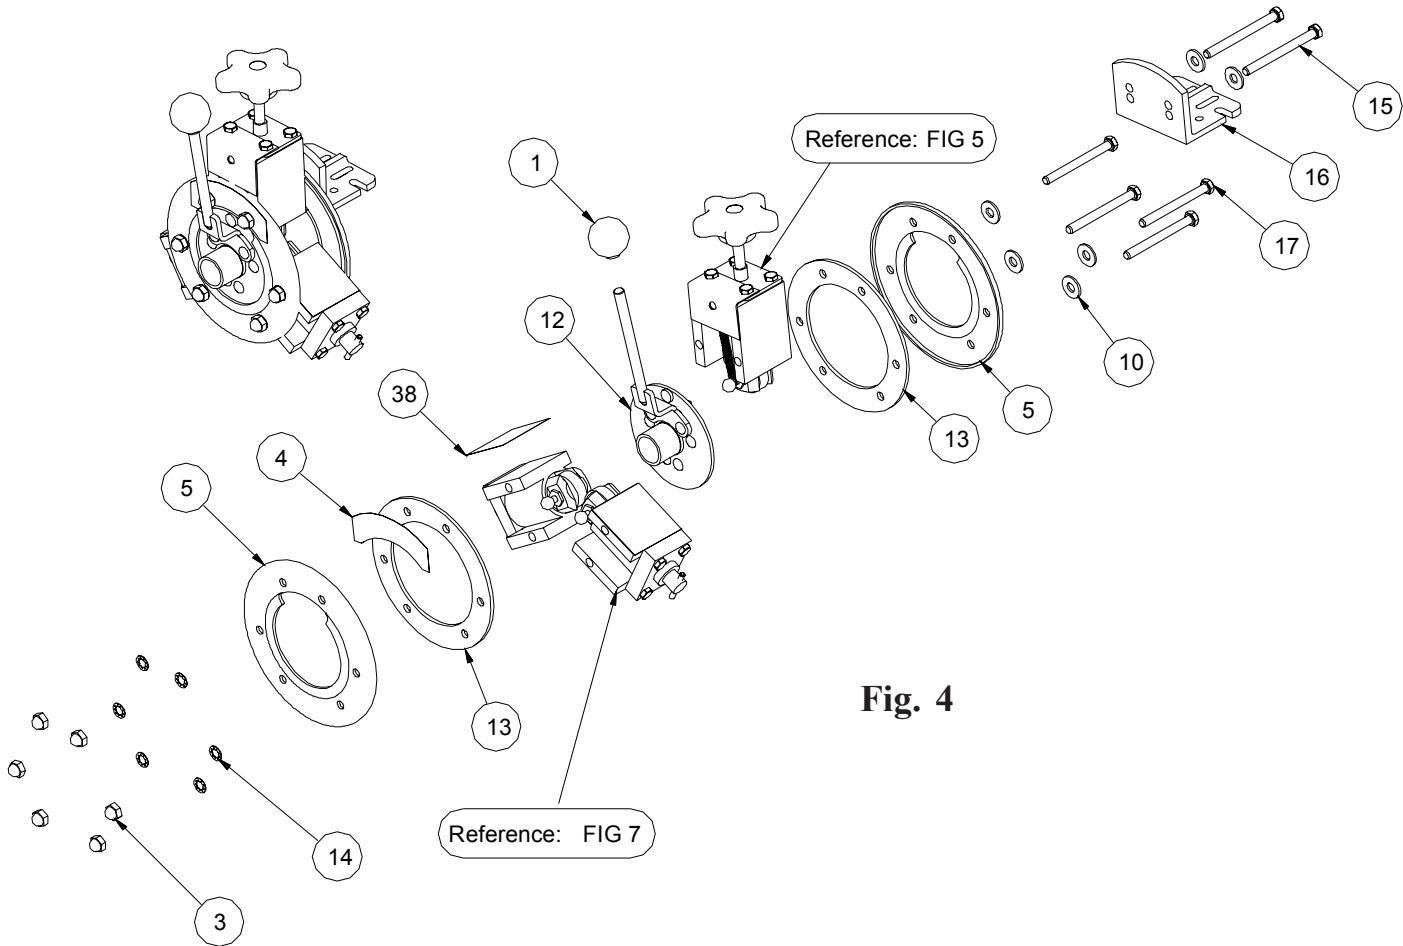

04221000

Model 75 Universal Power Feed

(Universal Unit Fits 100-200-300-1065 Machines)

Fig. 14

ITEM	QTY	PART NUMBER	DESCRIPTION
11	1	03409000	Bushing Lock
39	2	00113600	Screw, Hex Hd 1/4-20 x 3/4
40	2	00162400	Washer, Flat 3/16 USS
41	2	00167000	Lockwasher, Internal Tooth
FIG 4	1	04217500	Power Feed Model 75

04217500 Power Feed Assembly

Fig. 4

		PART	
ITEM	QTY	NUMBER	DESCRIPTION
1	1	02856900	KNOB
3	6	04134900	NUT ACORN CAP 5/16-18
4	1	04220000	DECAL BRG PLATE MOD 75 FEED
5	2	44224100	BEARING PLATE
10	6	00162600	WASHER, FLAT 5/16 USS
12	1	44223900	2001 ACTURATOR ASSY
13	2	04218300	PLATE STATIONARY 75 FEED
14	6	00167100	INTERNAL TOOTH LOCKWASHER
15	2	00169500	SCREW, HEX HD CAP 5/16-18x3-1/2
16	1	04218700	MOUNTING PLATE, MODEL 300/1065
17	4	00480300	SCREW, HEX HD CAP 5/16-18x3-1/4
38	2	44220100	DIAL A CABLE LABEL
FIG 5	1	04224000	BEARING BLOCK ASSY - LONG
FIG 7	2	44219900	BEARING BLOCK ASSY - SHORT

04224000 Bearing Block Assy (Long)

ITEM	QTY	PART NUMBER	DESCRIPTION
6	1	03312001	Nut Kep #8-32 Zinc Plated
7	1	44221900	2001 Cover Spring
8	1	01921801	Screw, Mach Rd Hd SI 8-32 x 1/2
9	1	44230100	2001 Spring Feed Ext
18	1	03415800	Knob and Screw Assy
19	1	04219000	Cap End Weld Assy 75
20	4	00113700	Screw, Hex Hd 1/4-20 X 3/4
22	1	04220100	Spring Hvy Duty Mod 75 Feed
23	1	04217900	Block Bearing Long Mod 75 Feed
25	1	03415700	Bushing & Ball Assembly
FIG 6	1	44119600	Wheel Carrier Body Comp (Long)

44219900 Bearing Block Assy (Short)

Fig. 7

		PART	
ITEM	QTY	NUMBER	DESCRIPTION
29	1	04217800	Block Bearing Short Mod 75 Feed
31	4	00113901	Screw, Hex Hd 1/4-20 x 1
33	2	04219600	Thrust Race
34	1	04219500	Thrust Bearing
35	1	44222100	2001 Knob
36	1	44213800	Dial A Cable Block
37	1	44222200	Roll Pin 2001
FIG 8	1	44119700	Wheel Carrier Body Comp (Short)