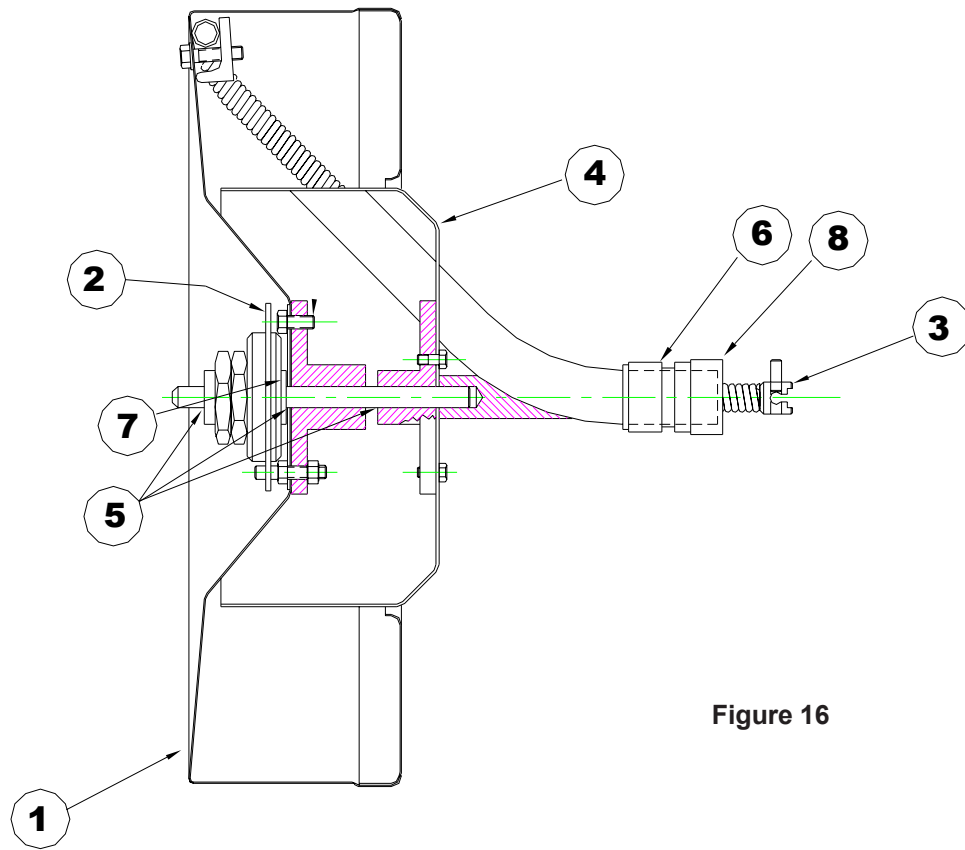

Model 300 Drum Complete

44129300

Figure 16

Item	Qty	Part #	Description
1	1	02875900	External Drum Assy (300)
2	1	04203300	Clutch Assy 5/8
3	1	44292700	Assy, Universal Anchor .55
4	1	02875300	Model 300 Internal Drum
5	2	02822500	Retaining Ring-Small
6	1	02873600	Distributor Arm Bushing
7	1	02890300	Sintered Bronze Thrust Washer
8	1	03407100	Set Collar Assembly 300