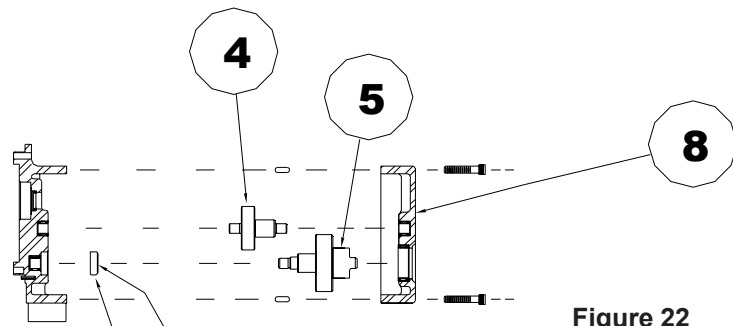

PM Motor w/Gearbox 300

44290200

Figure 21

Figure 22

**FACE THAT ROTATES
FACING THIS SIDE
TOWARDS GEAR**

Item	Qty	Part #	Description
1	1	44304320	110V Armature & Brg 300 PM
2	1	44304000	Brush Kit 100-300-1065-2001
3	1	44304300	Gearbox Mod 300 PM
4	1	44304350	Pinion Gear 300 PM
5	1	44304340	Output Gear 300 PM
6	1	44304360	Bearing, Thrust 300 PM
7	1	44304420	Base, 1065 & 300 PM Motor
8	1	44304370	Cover, 300 PM Gear Case