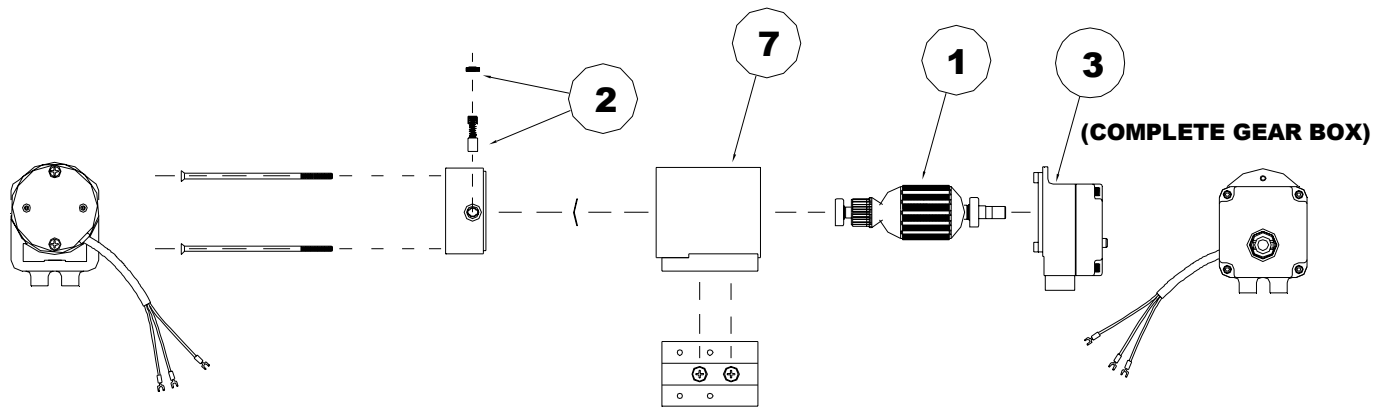

PM Motor w/Gearbox 300

44290200

Figure 21

Figure 22

**FACE THAT ROTATES
FACING THIS SIDE
TOWARDS GEAR**

Item	Qty	Part #	Description
1	1	44304320	110V Armature & Brg 300 PM
2	1	44304000	Brush Kit 100-300-1065-2001
3	1	44304300	Gearbox Mod 300 PM
4	1	44304350	Pinion Gear 300 PM
5	1	44304340	Output Gear 300 PM
6	1	44304360	Bearing, Thrust 300 PM
7	1	44304420	Base, 1065 & 300 PM Motor
8	1	44304370	Cover, 300 PM Gear Case